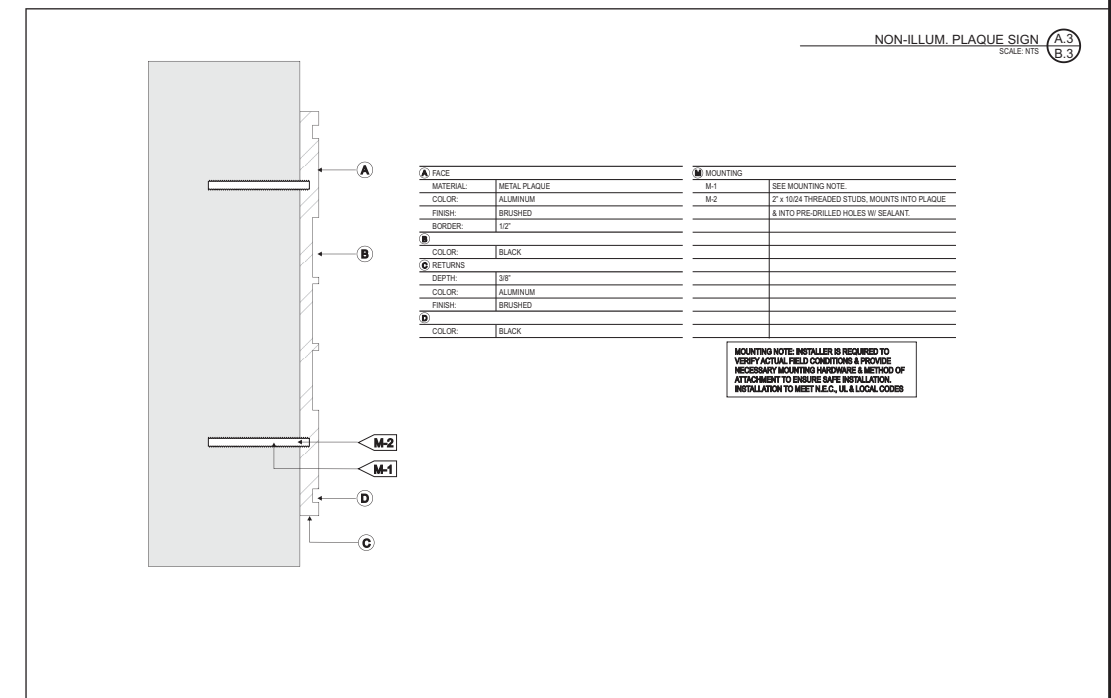

EXTERIOR

QTY.: ONE (1)