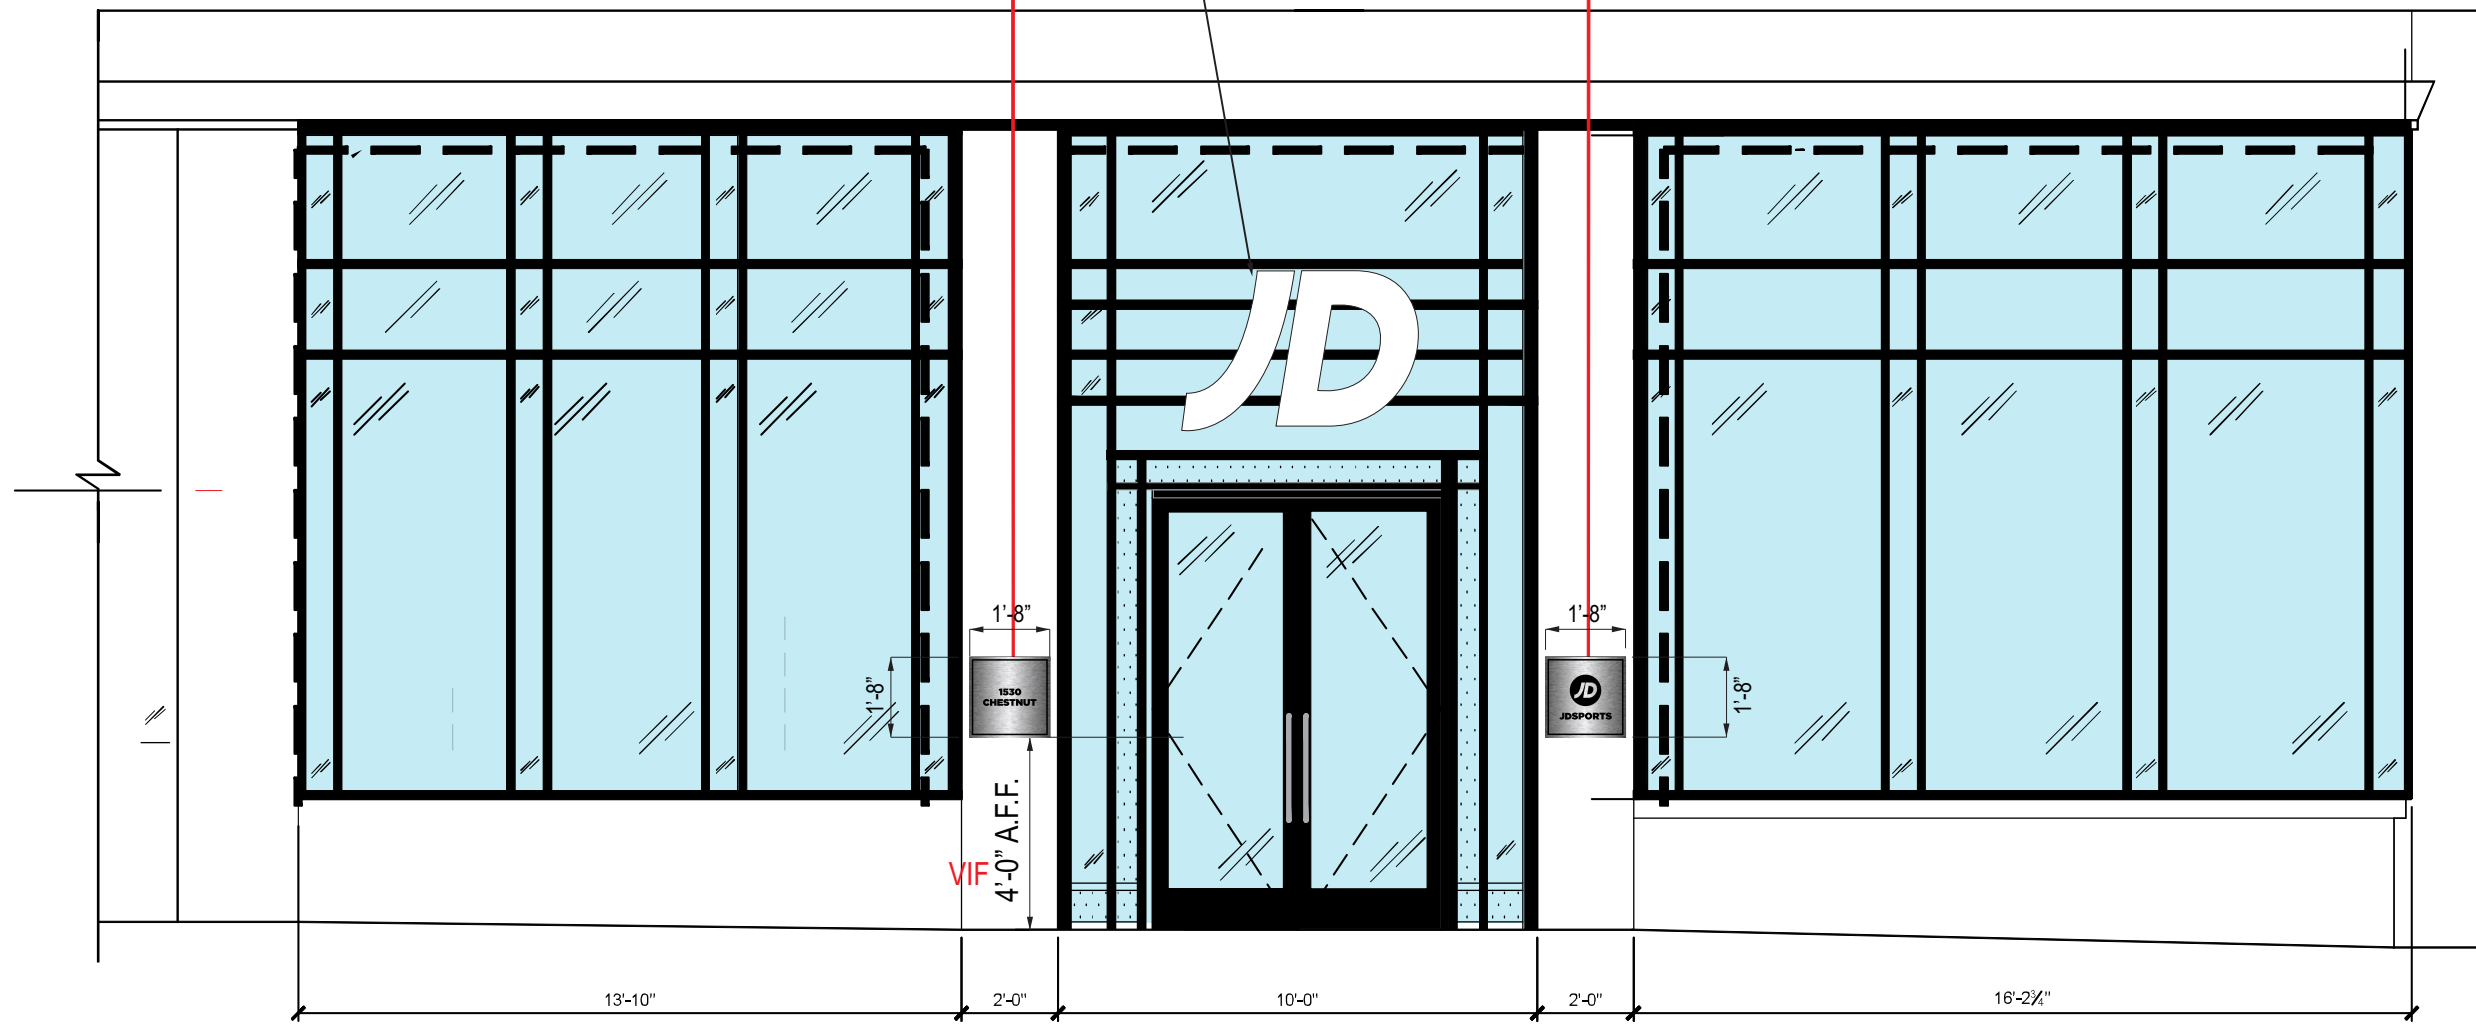

EXISTING SIGN TO REMAIN AS
PREVIOUSLY APPROVED
GP-2024-010293

NON-ILLUM. PLAQUE

SIGN
A

SIGN
B

NON-ILLUM. PLAQUE