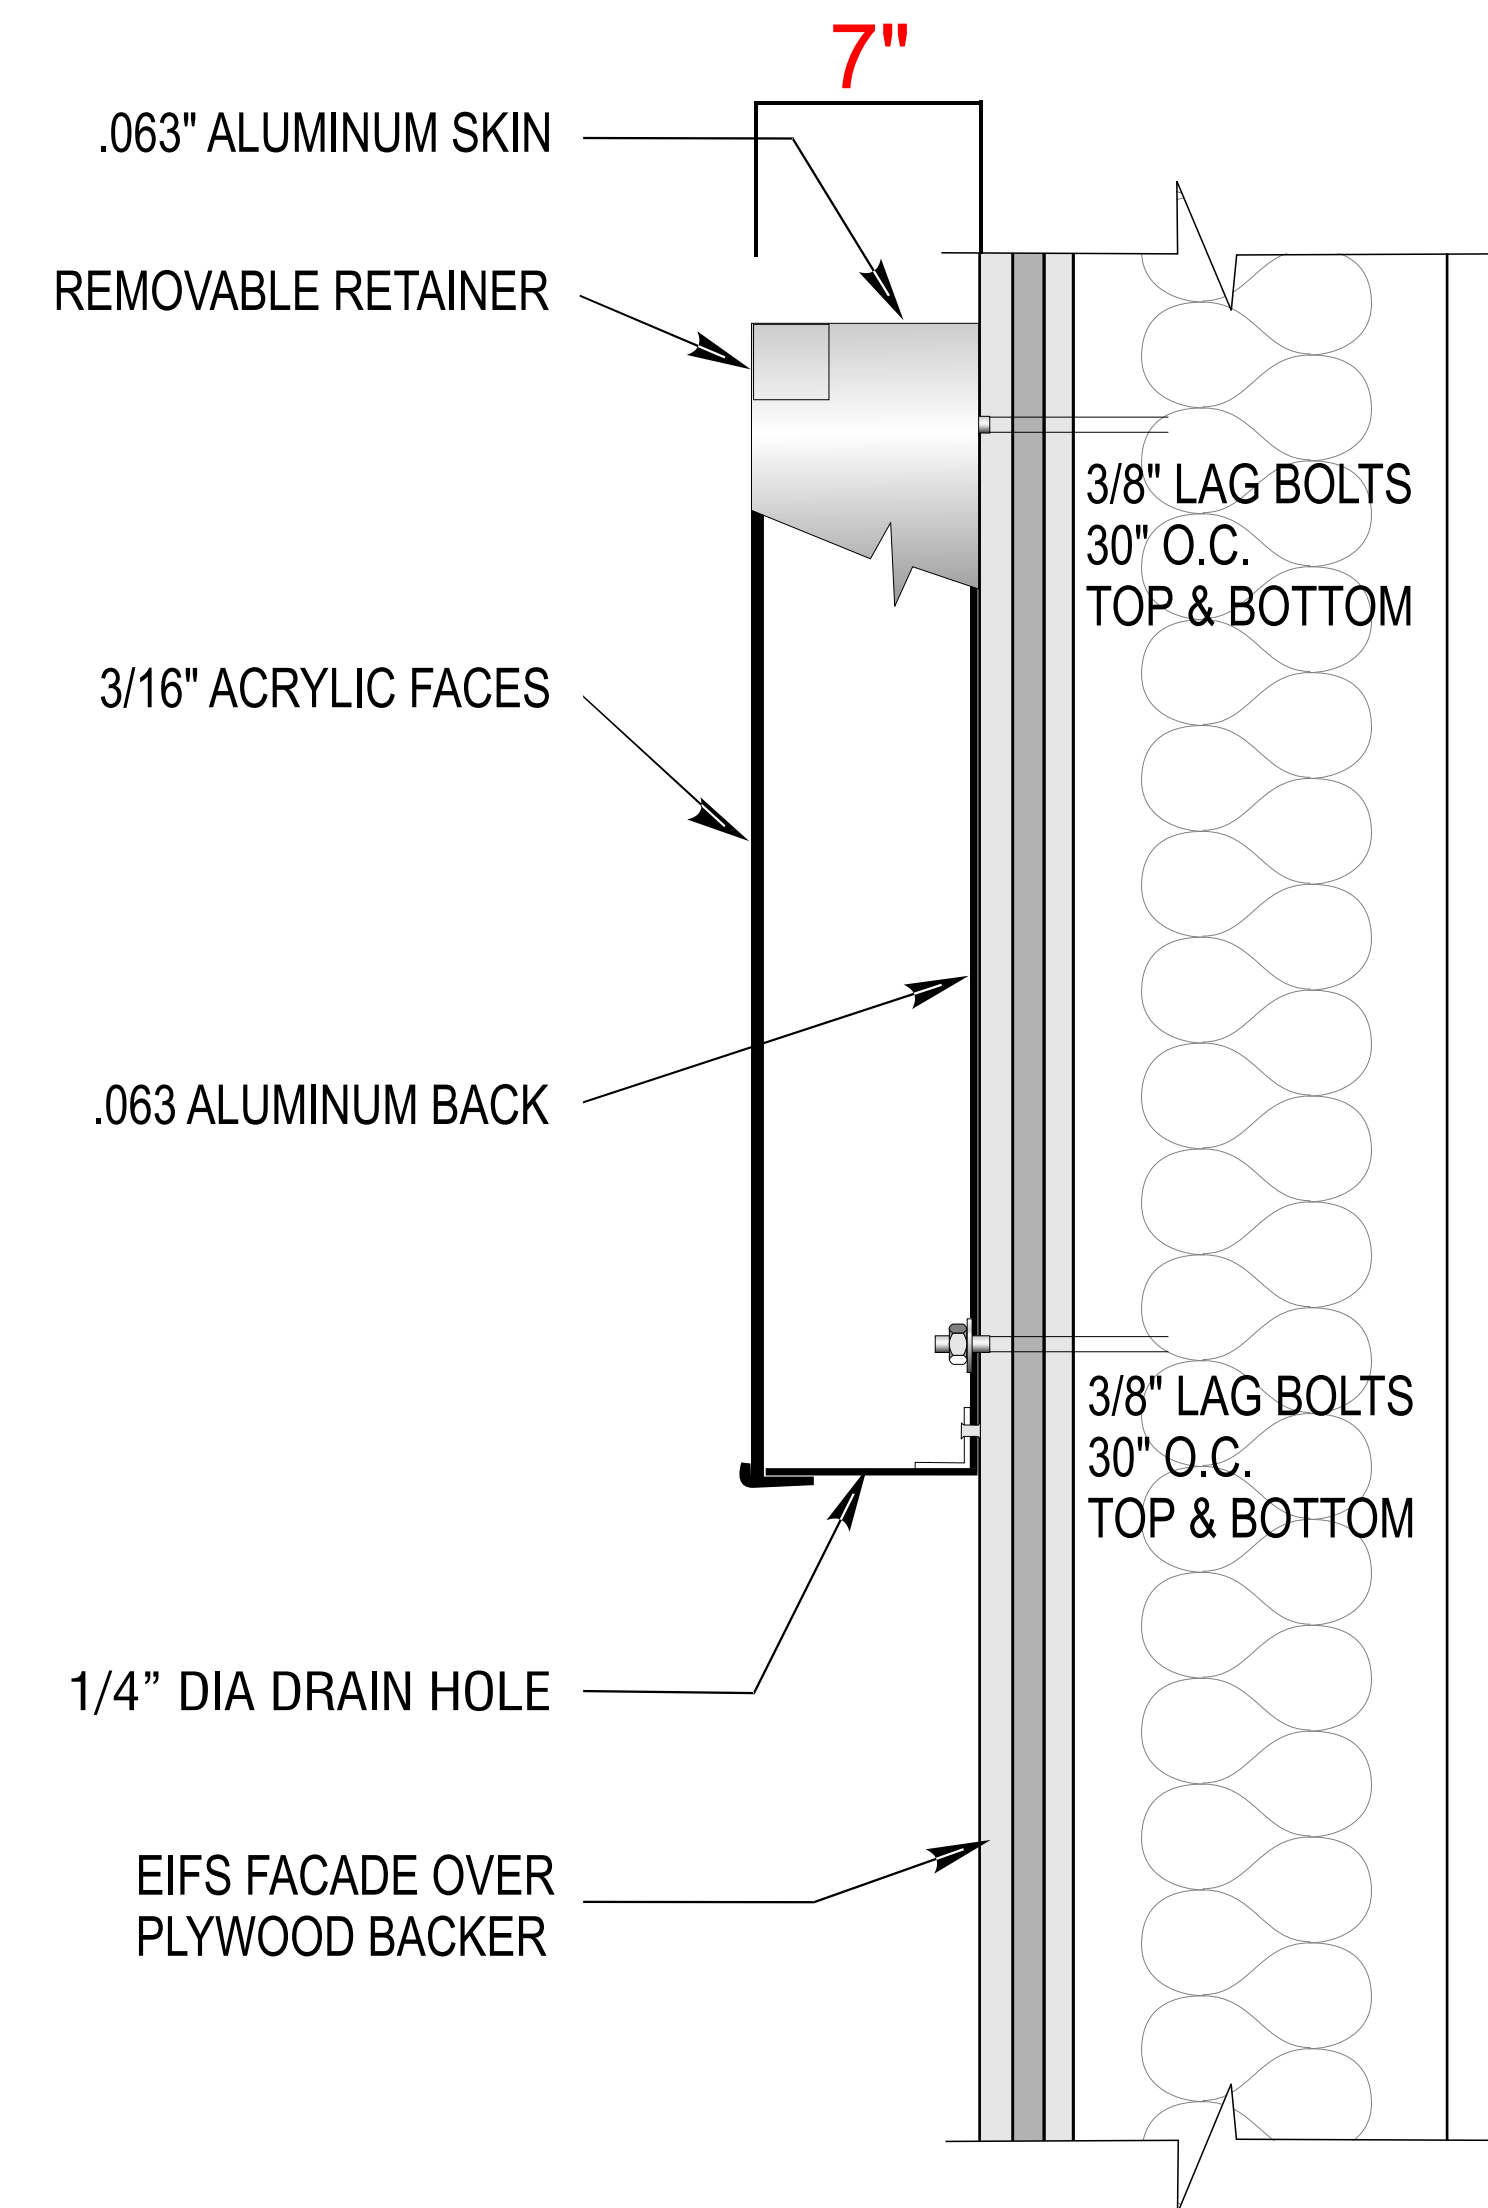

**CONARROE STREET**

**RIDGE AVENUE**

**(2) 3'-4" x 7'-6" = 25 sq. ft. non-illuminated flat wall signs**

| PROJECT NAME | PROJECT ADDRESS                             | PLAN NUMBER | DATE    |
|--------------|---|-------------|---------|
| Remax Plus   | 6100 Ridge Avenue<br>Philadelphia, PA 19128 | Z-01        | 2/21/25 |