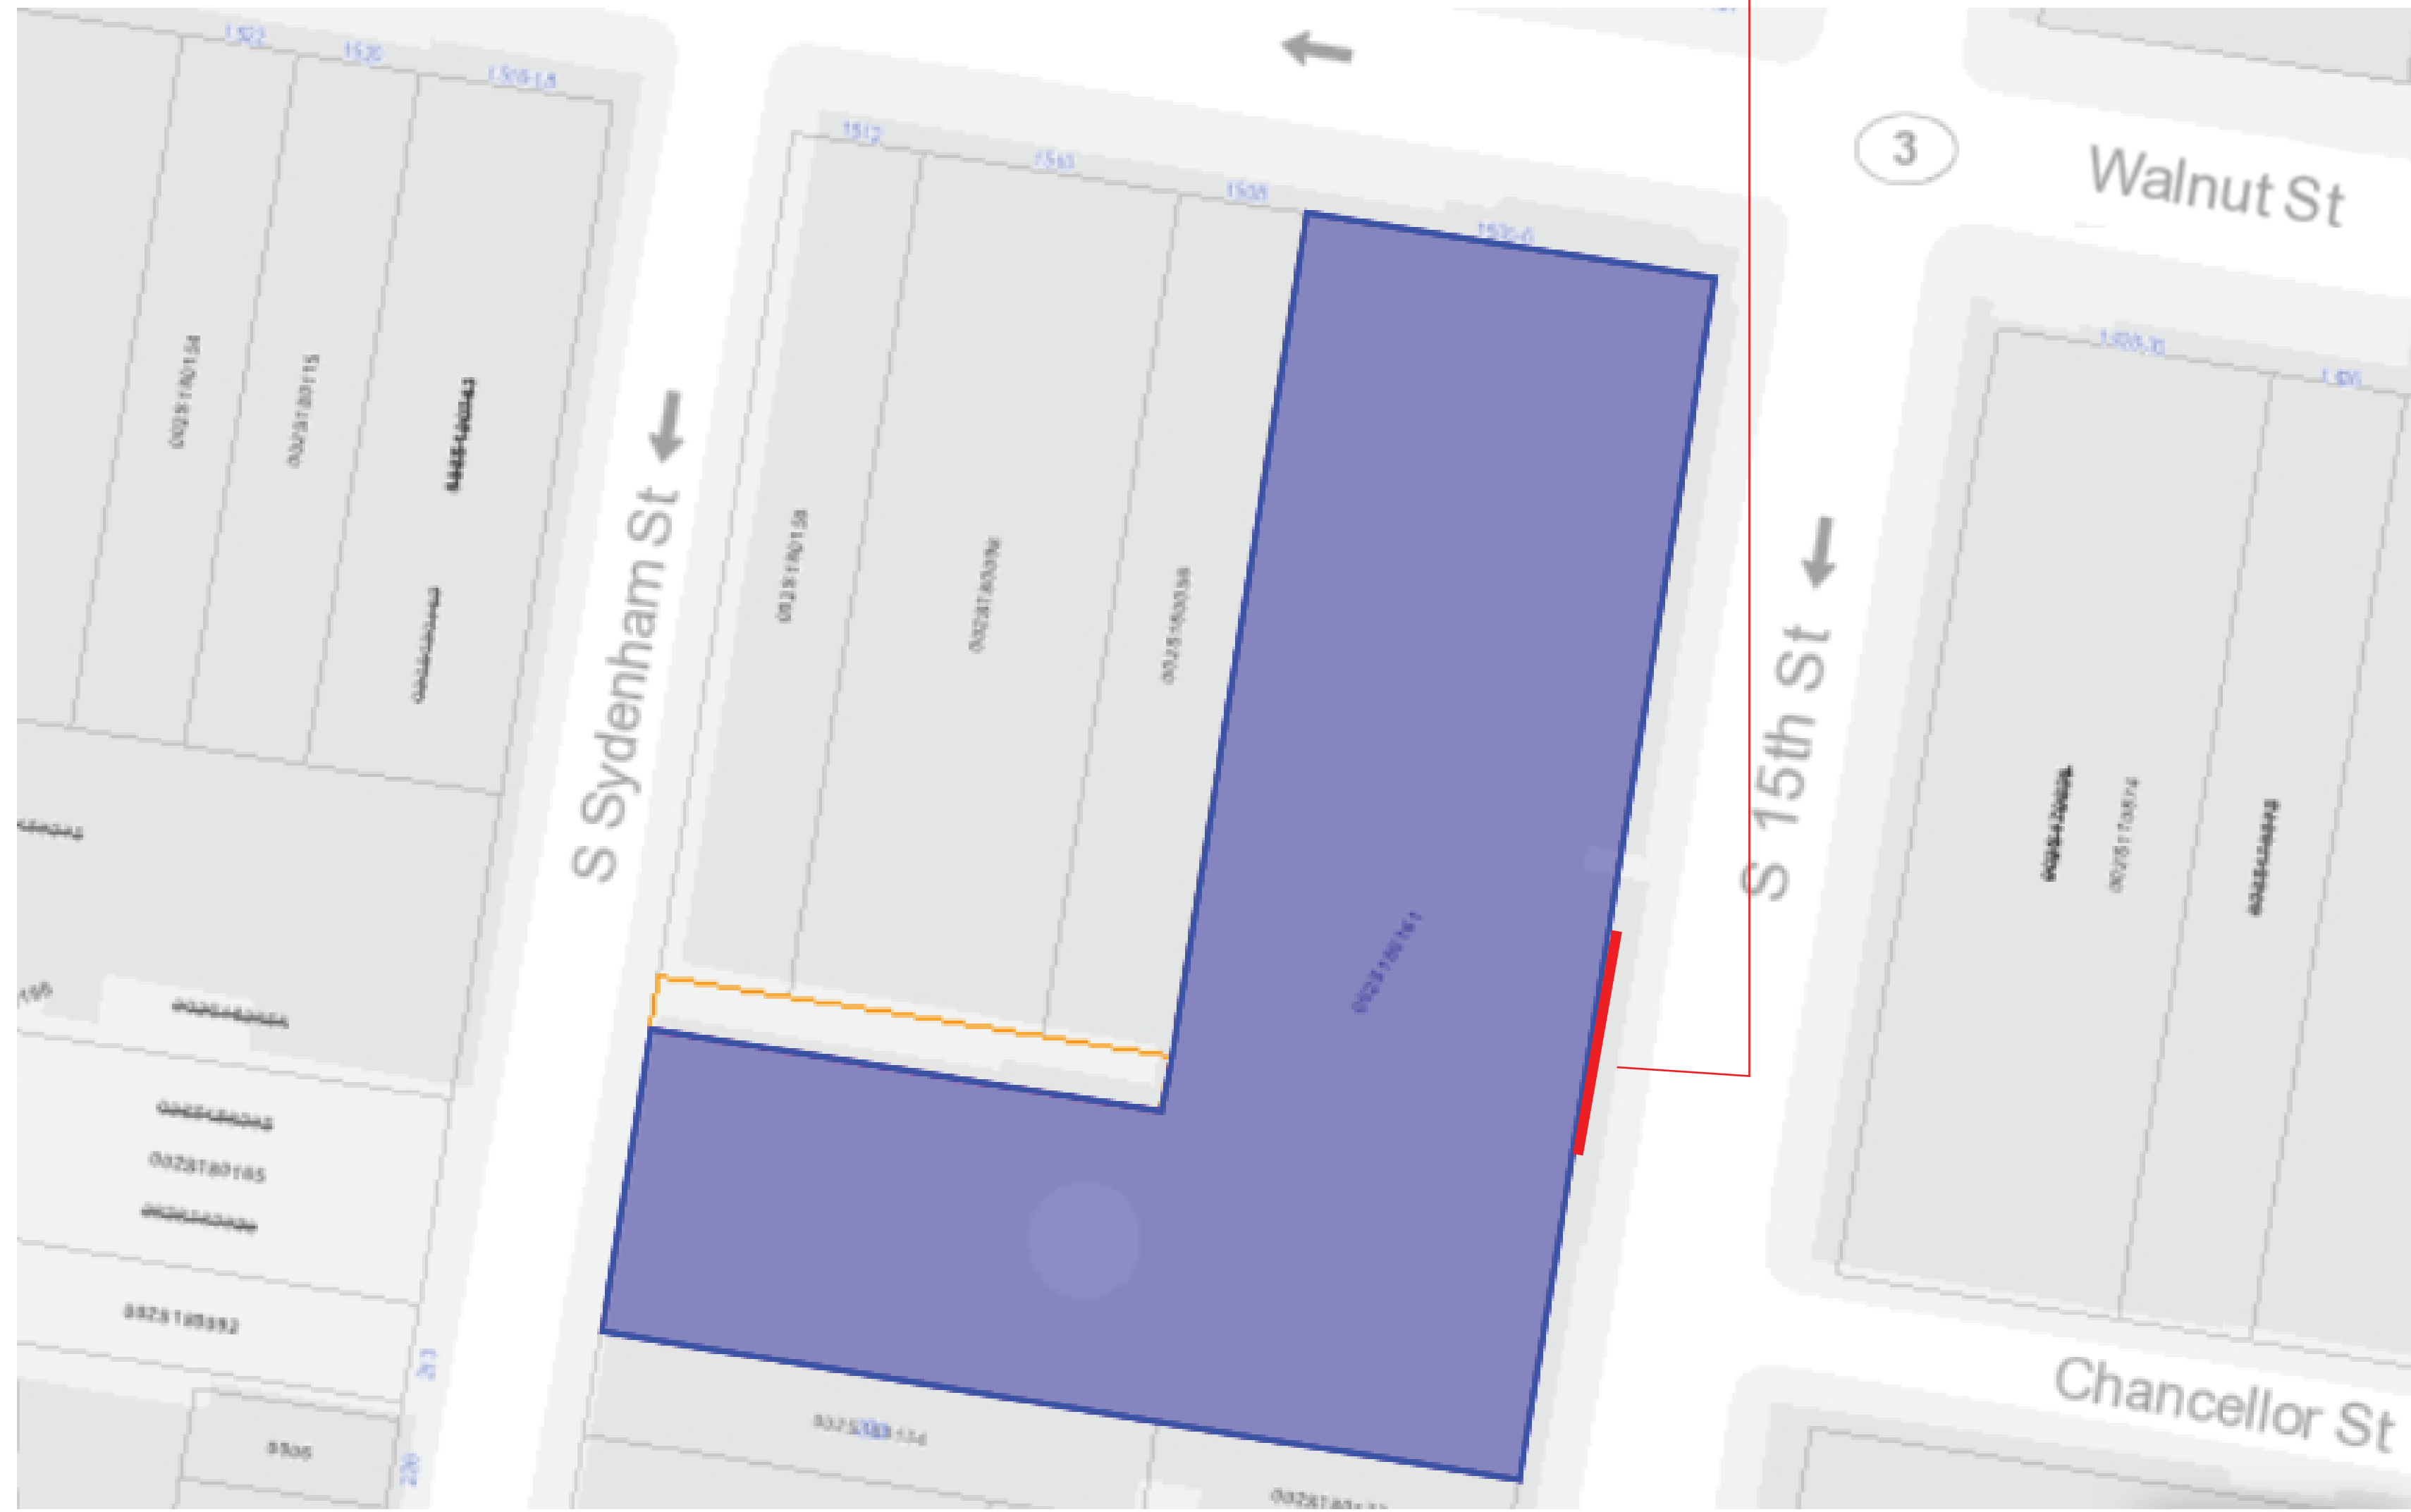

Static illuminated channel letters fixed to existing walls

Sign area: 90sqFt

AMMA'S SOUTH INDIAN CUISINE

540"

24"

NEW YORK SIGN CO. INC.
 001 PAUL ST, PHILA PA 19124
 TEL: 215-627-8872

FILE:
 Amma's

DATE: 3/6/2025
ORIG.
REV.

1500 Walnut St, Philadelphia, PA 19102

PAGE:
 1 OF 2

Static illuminated channel letters fixed to existing walls

Sign area: 90sqFt

NEW YORK SIGN CO. INC.
001 PAUL ST, PHILA PA 19124
TEL: 215-627-8872

FILE:
Amma's

DATE: 3/6/2025
ORIG.
REV.

1500 Walnut St, Philadelphia, PA 19102

PAGE:
2 OF 2