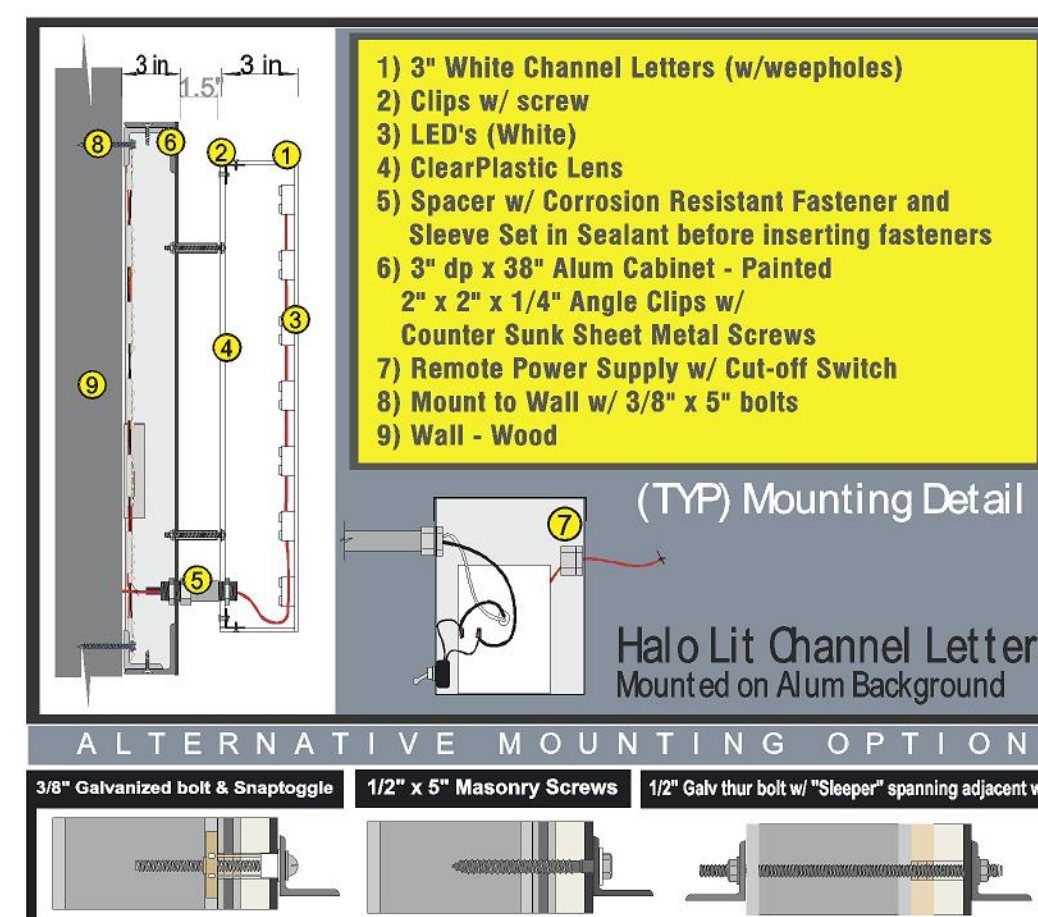

Existing

Proposed

(1) Halo-lit Channel letters on custom Full size raceway
"TACOBEE'S" - White trimcap and returns

- Raceway will house LED lighting for logo and "MEXICAN GRILL"
Raceway will have routed out taco logo and "MEXICAN GRILL" Letters
- Routed out areas will be backed with acrylic
 - Taco logo acrylic will be flooded with translucent vinyl
 - digital print or to match Pantone colors or similar
 - Translucent vinyl color
 - "MEXICAN GRILL" = White acrylic

SAR to remove existing awning at time of installation

- Pantone 485c
- Pantone 130c

SITE PLAN
1" = 10'

MARKET ST
(19'-62'-19')

- Legend**
- Property line
 - Topography line
 - Wall line
 - Roof line
 - Retaining wall
 - Fence
 - Proposed addition