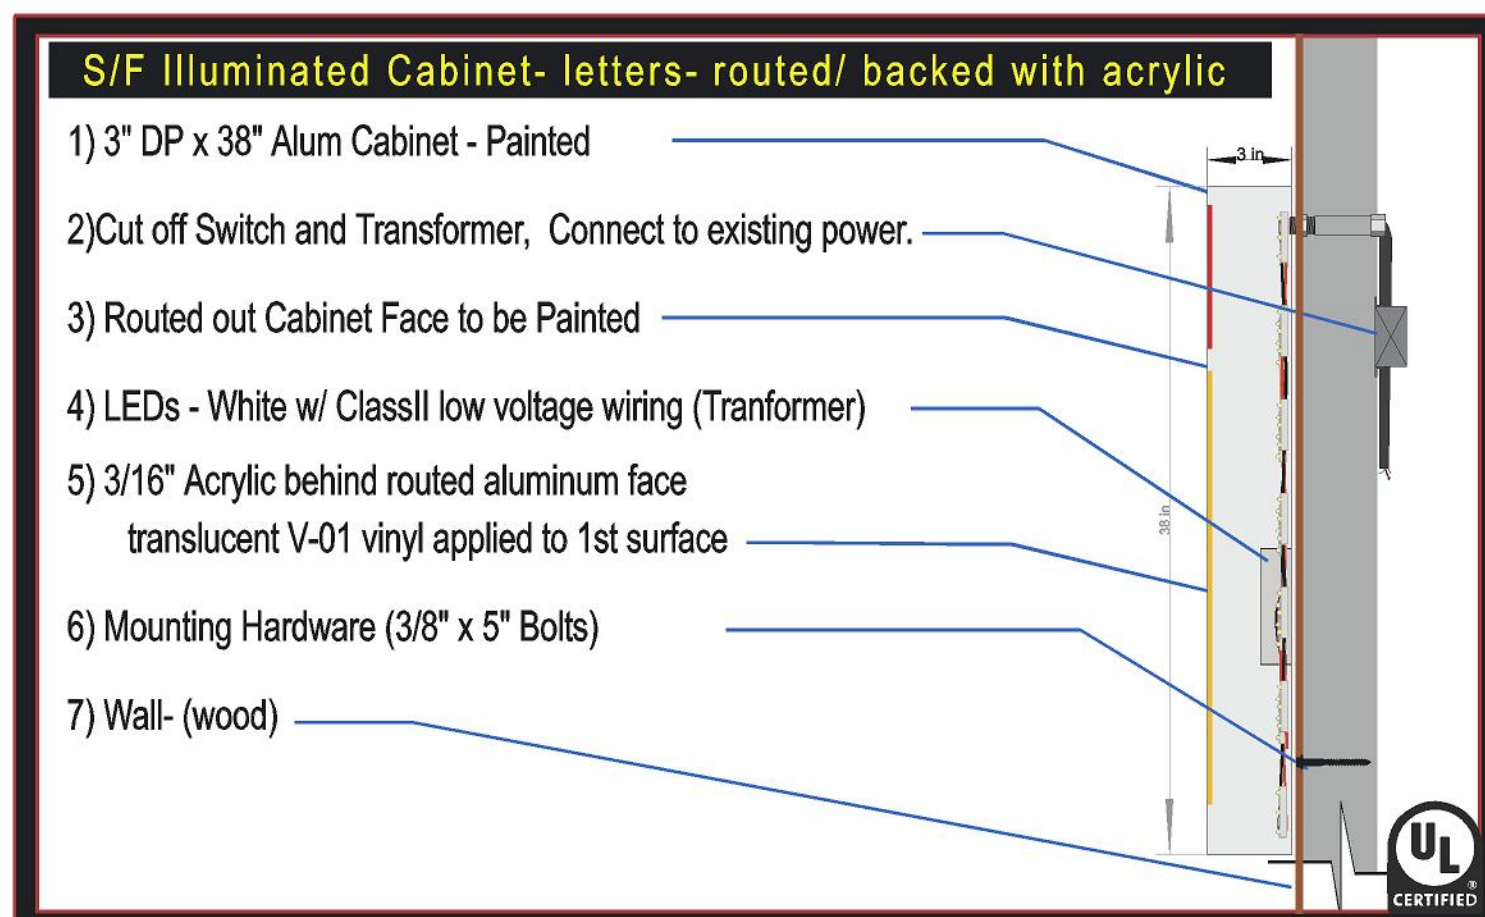

Existing

Proposed

(1) Halo-lit Channel letters on custom Full size raceway
"TACOBEE'S" - White trimcap and returns

- Raceway will house LED lighting for logo and "MEXICAN GRILL"
Raceway will have routed out taco logo and "MEXICAN GRILL" Letters
- Routed out areas will be backed with acrylic
 - Taco logo acrylic will be flooded with translucent vinyl
 - digital print or to match Pantone colors or similar
 - Translucent vinyl color
 - "MEXICAN GRILL" = White acrylic

SAR to remove existing awning at time of installation

- Pantone 485c
- Pantone 130c

SITE PLAN
1" = 10'

MARKET ST
(19'-62'-19')

- Legend**
- Property line
 - Topography line
 - Wall line
 - Roof line
 - Retaining wall
 - Fence
 - Proposed addition