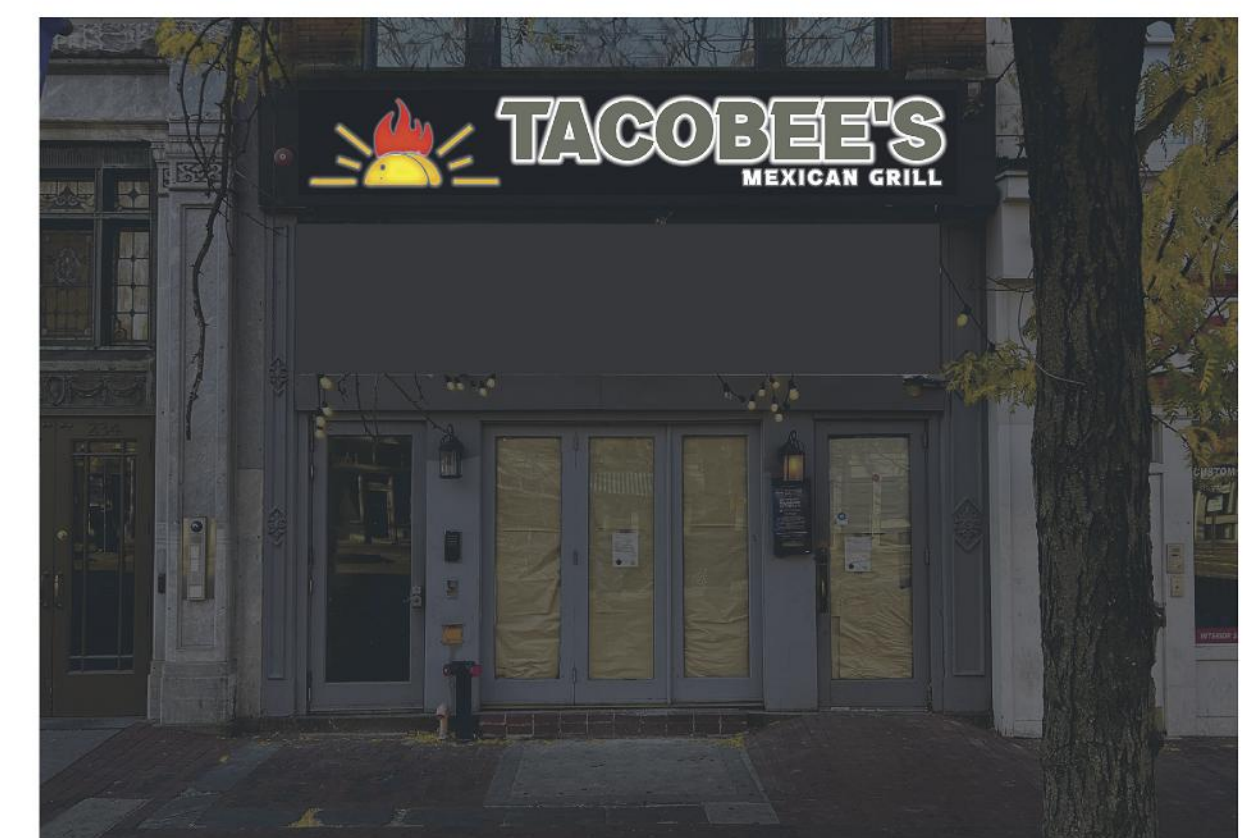

Existing

Proposed

(1) Halo-lit Channel letters on custom Full size raceway
"TACOBEE'S" - White trimcap and returns

- Raceway will house LED lighting for logo and "MEXICAN GRILL"
Raceway will have routed out taco logo and "MEXICAN GRILL" Letters
- Routed out areas will be backed with acrylic
 - Taco logo acrylic will be flooded with translucent vinyl
 - digital print or to match Pantone colors or similar
 - Translucent vinyl color
 - "MEXICAN GRILL" = White acrylic

SAR to remove existing awning at time of installation

- Pantone 485c
- Pantone 130c

SITE PLAN
1" = 10'

MARKET ST
(19'-62'-19')

- Legend**
- Property line
 - Topography line
 - Wall line
 - Roof line
 - Retaining wall
 - Fence
 - Proposed addition