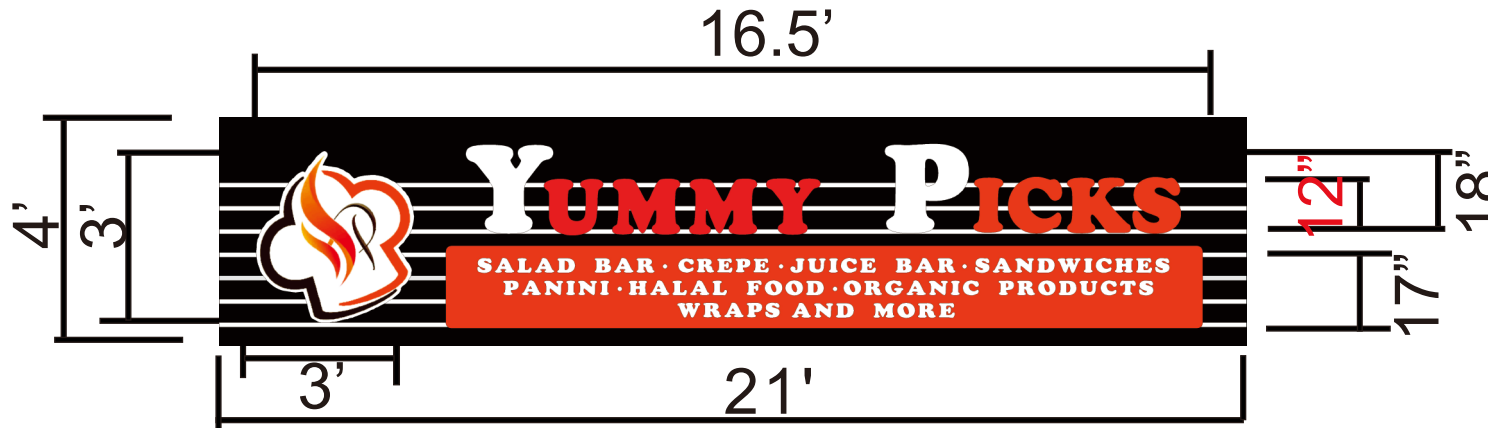

# PANEL ON INDIVIDUAL CHANNEL LETTERS

**ML SIGN**

T: 610-457-5842  
T: 267-679-2480

1122 Walnut St Phila, PA

**WALNUT ST** ↓

**S. 12th ST** →

SCALE: 1"=10'