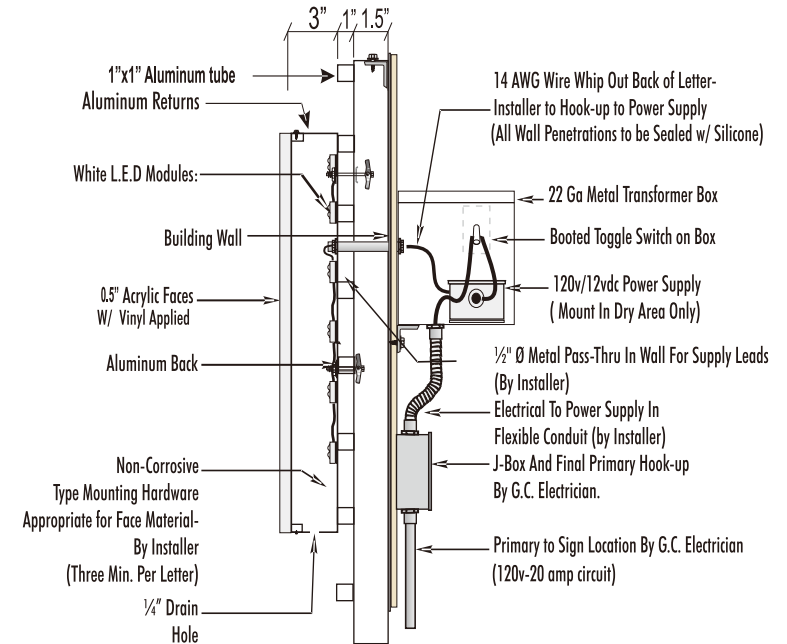

# PANEL ON INDIVIDUAL CHANNEL LETTERS

**ML SIGN**

T: 610-457-5842  
T: 267-679-2480

1122 Walnut St Phila, PA

**WALNUT ST** ↓

**S. 12th ST** →

SCALE: 1"=10'