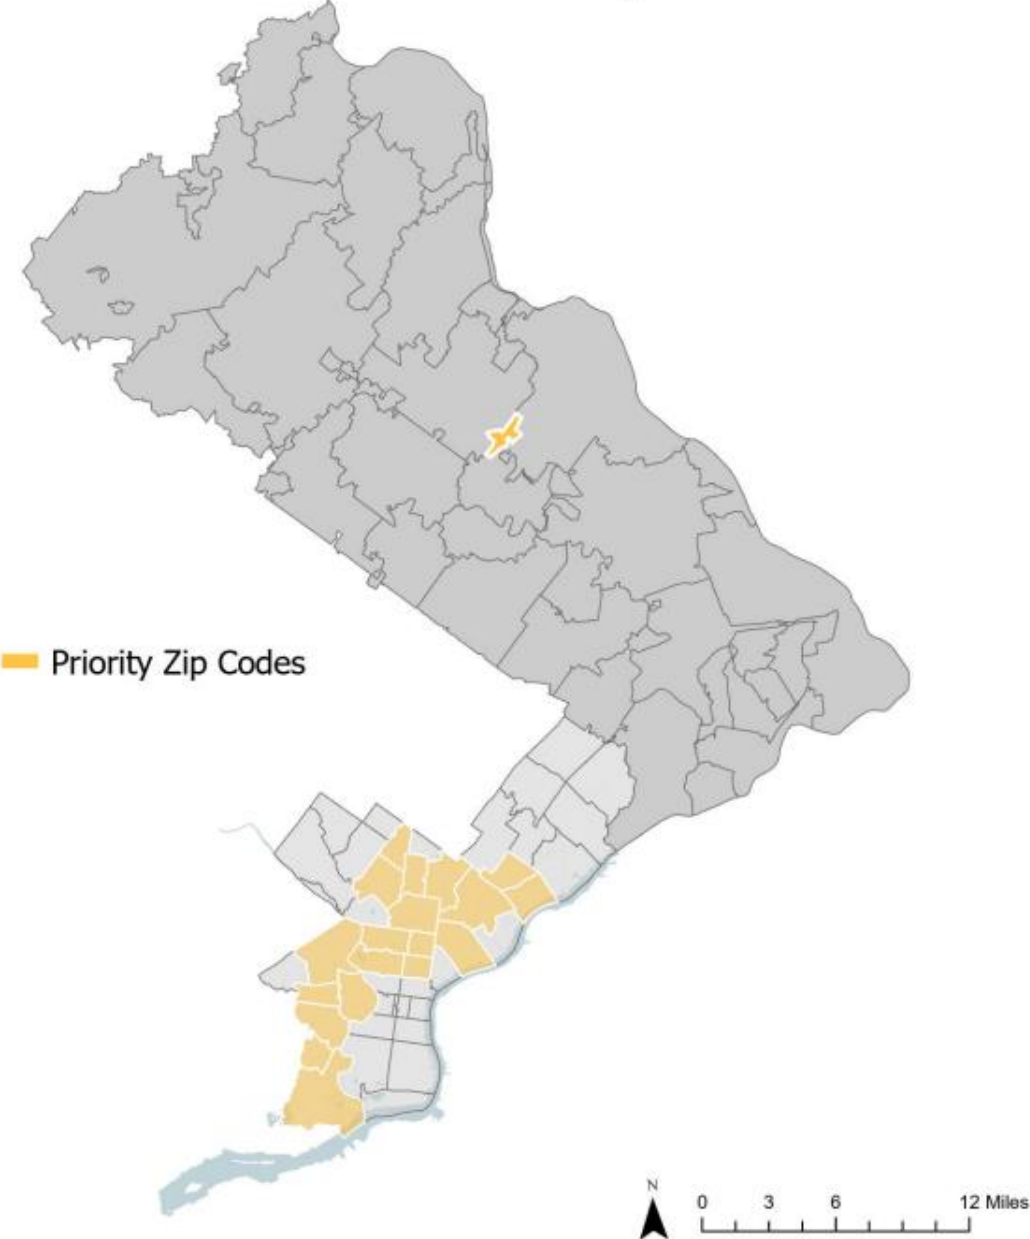

Geographic and Economic Hiring Preferences in Philadelphia County and Bucks County

Priority Zip Codes in Bucks County

18912