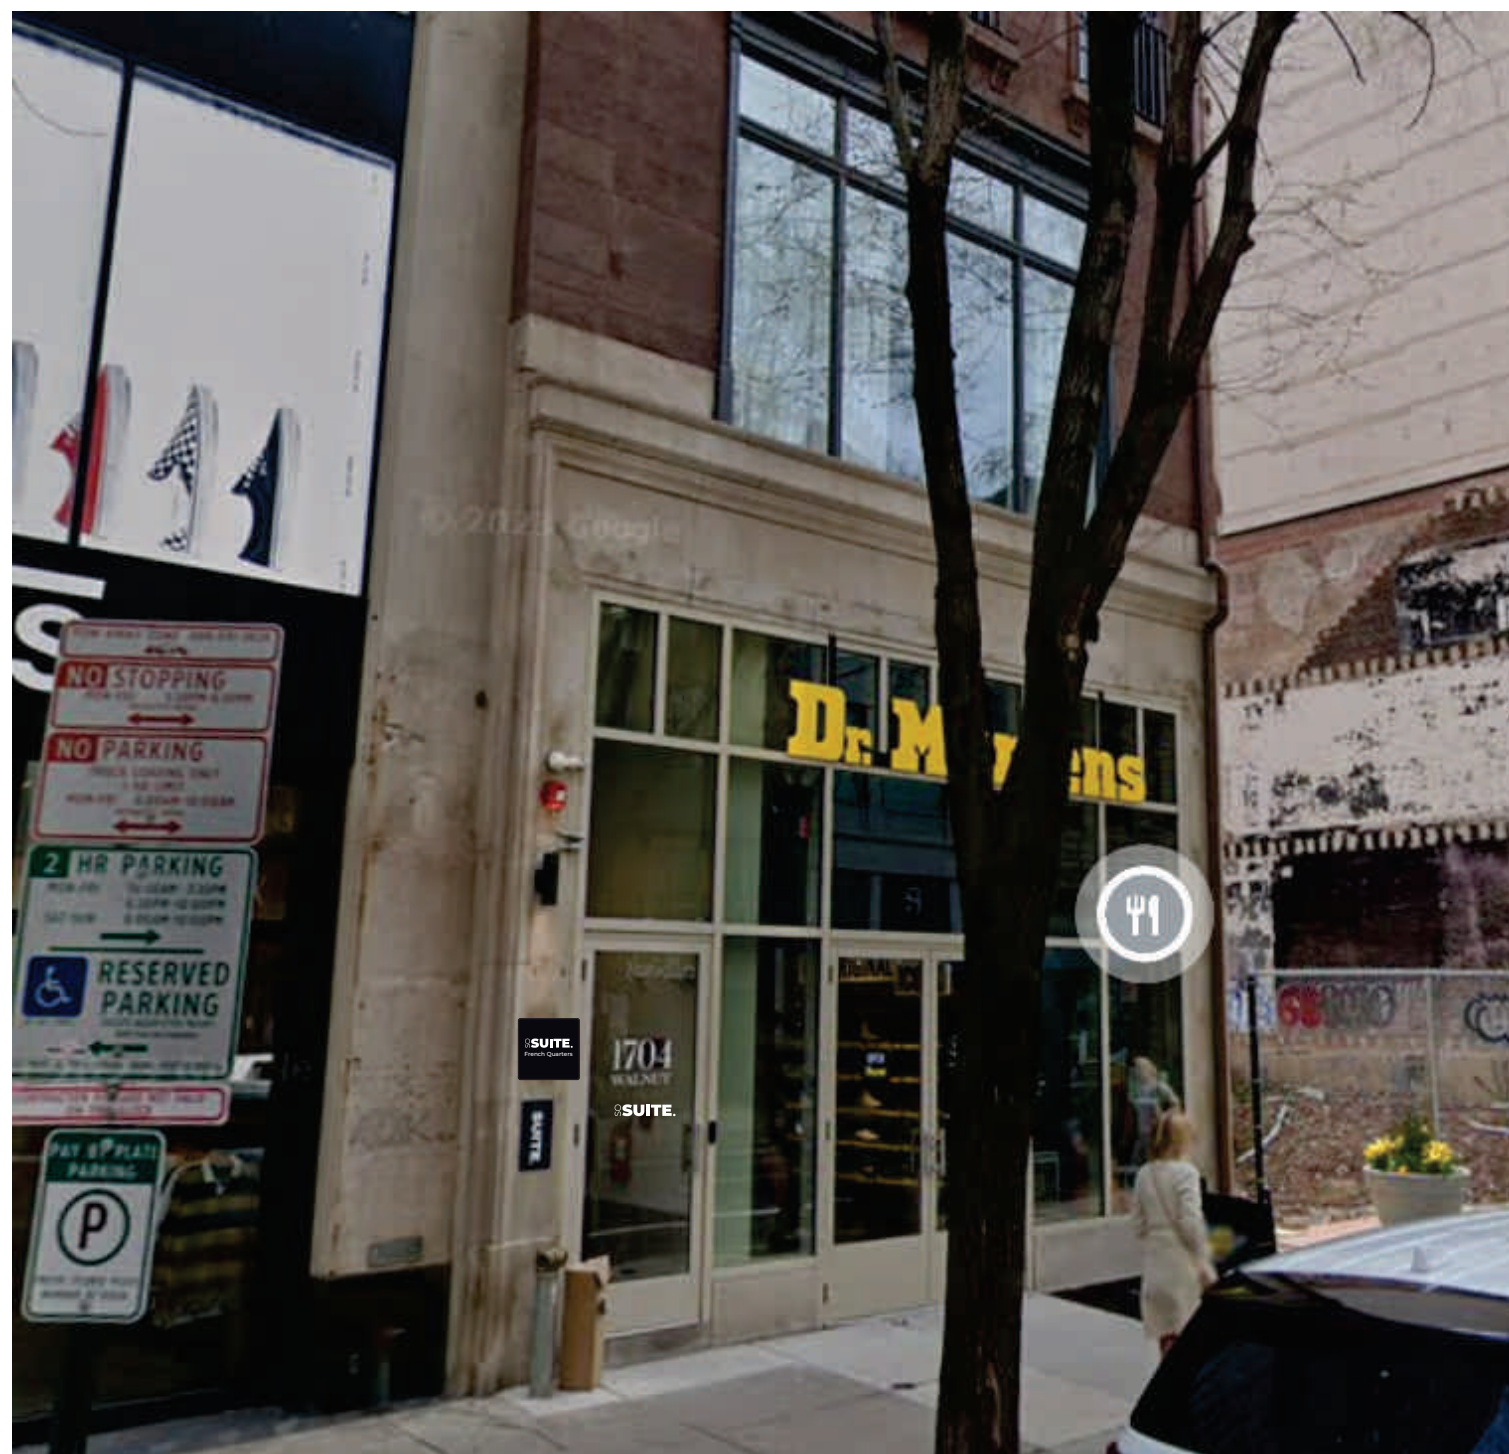

B STOREFRONT

SPECIFICATION

MANUFACTURE & INSTALL TALL (1) - Apply 3M HP White Vinyl 7725-1 0 Decal glass door.