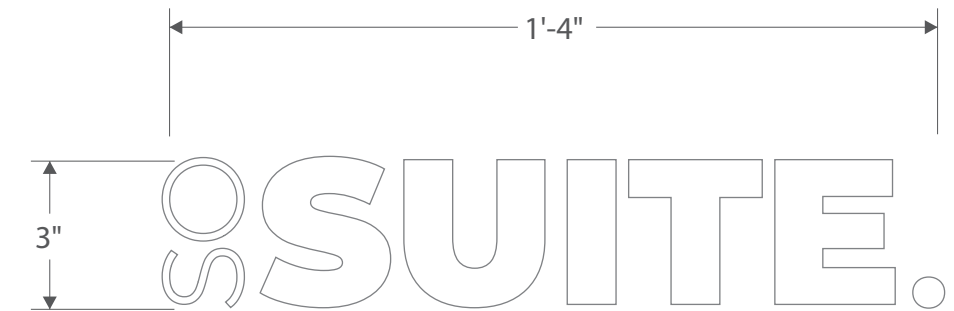

SCALE: 3/32"=1'-0"

B MEASUREMENT

SCALE: 3/4"=1'-0"

145 Railroad Drive
Warminster, PA 18974
267.988.4370

Customer Approval:

REVISIONS	REV 3

LOCATION	
SO Suite 1704 Walnut St. Philadelphia, PA 19103	

DRAWN BY: EN	SCALE: As Noted
DRAWN: 3-13-24	SALES:
JOB#:	PAGE 4