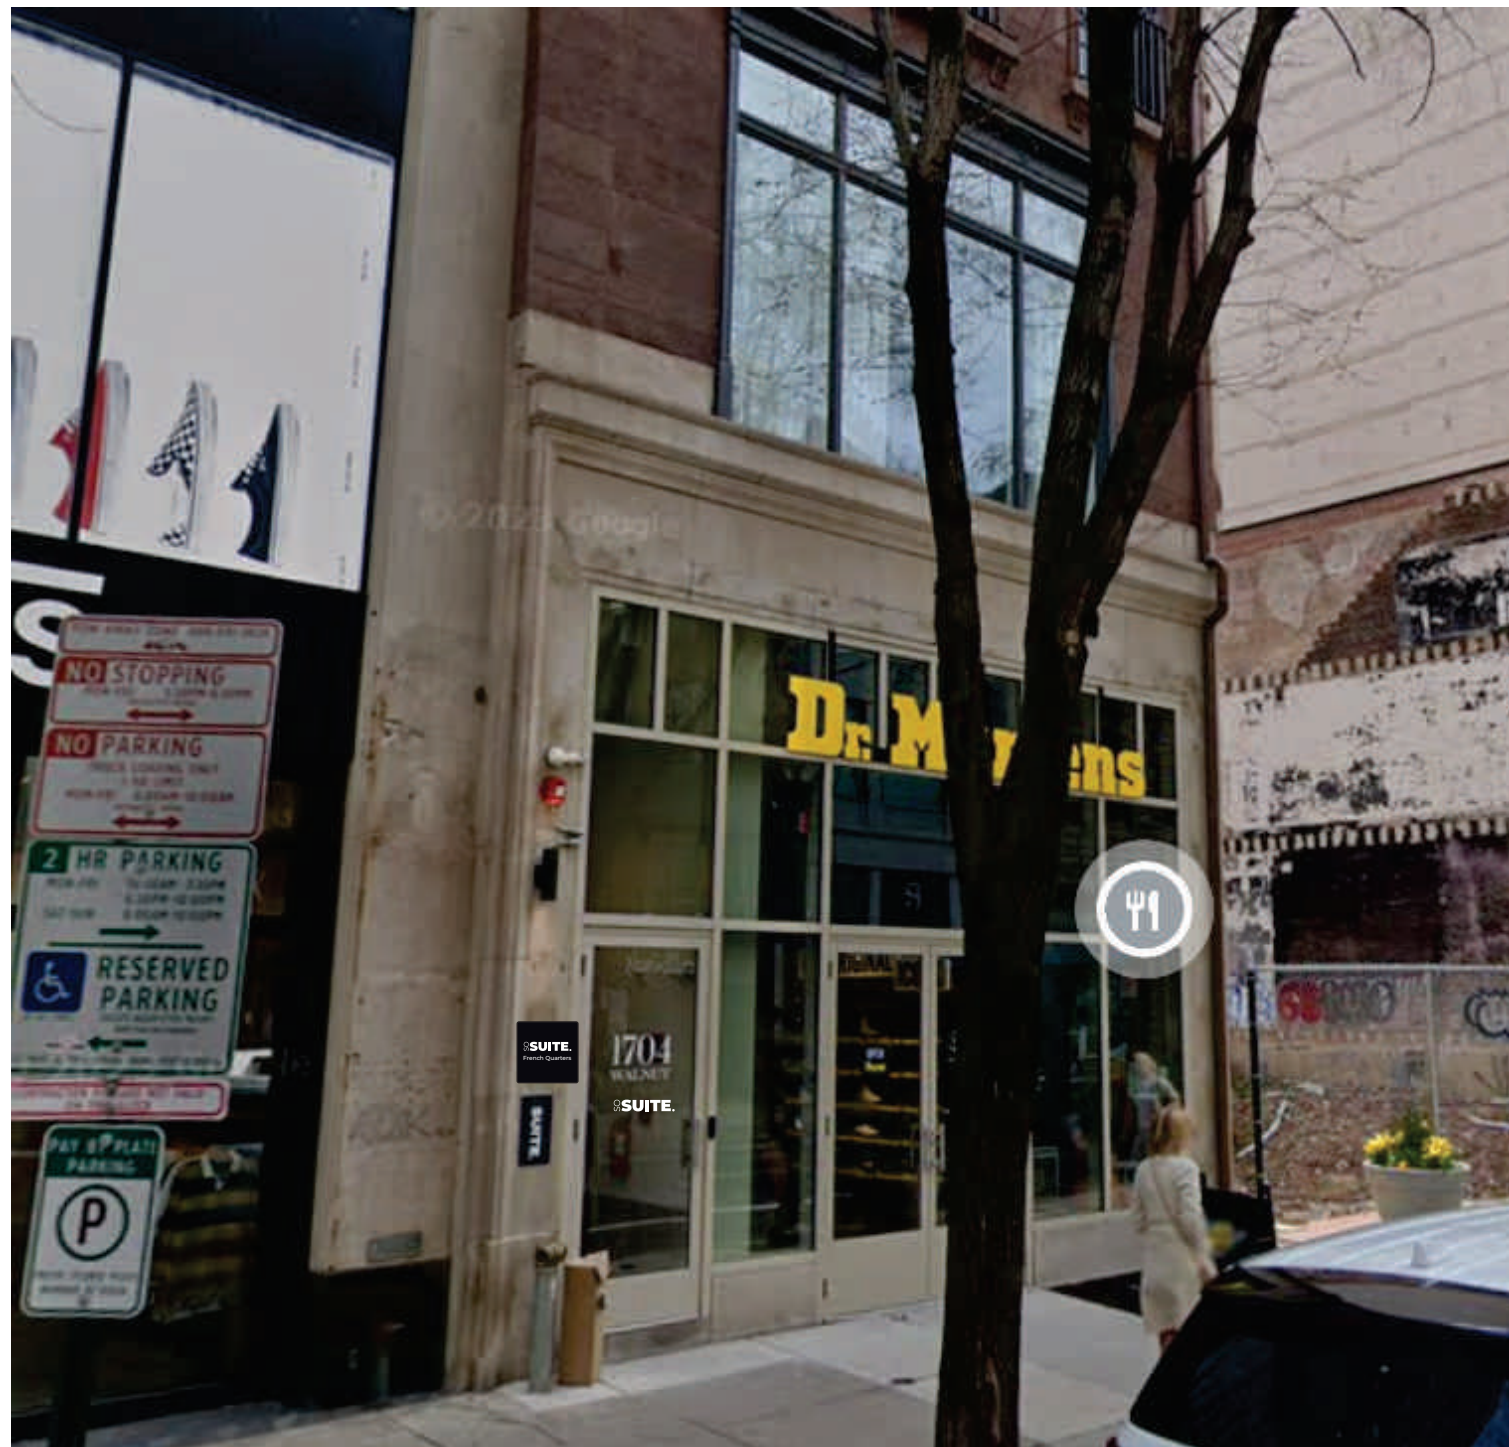

Presented By:

MRCsigns
INSTALL • SERVICE • LIGHTING

Prepared For:

SSUITE.

A

STOREFRONT

SCALE: 3/32"=1'-0"

A

MEASUREMENT

Specification
Install 1 flat panel sign 1'x1' black aluminum on wall next to door

SCALE: 3/4"=1'-0"

| REVISIONS | REV 3 |
|-----------|-------|
| | |
| | |
| | |
| | |
| | |

| LOCATION |
|---|
| SO Suite 1704 Walnut St. Philadelphia, PA 19103 |