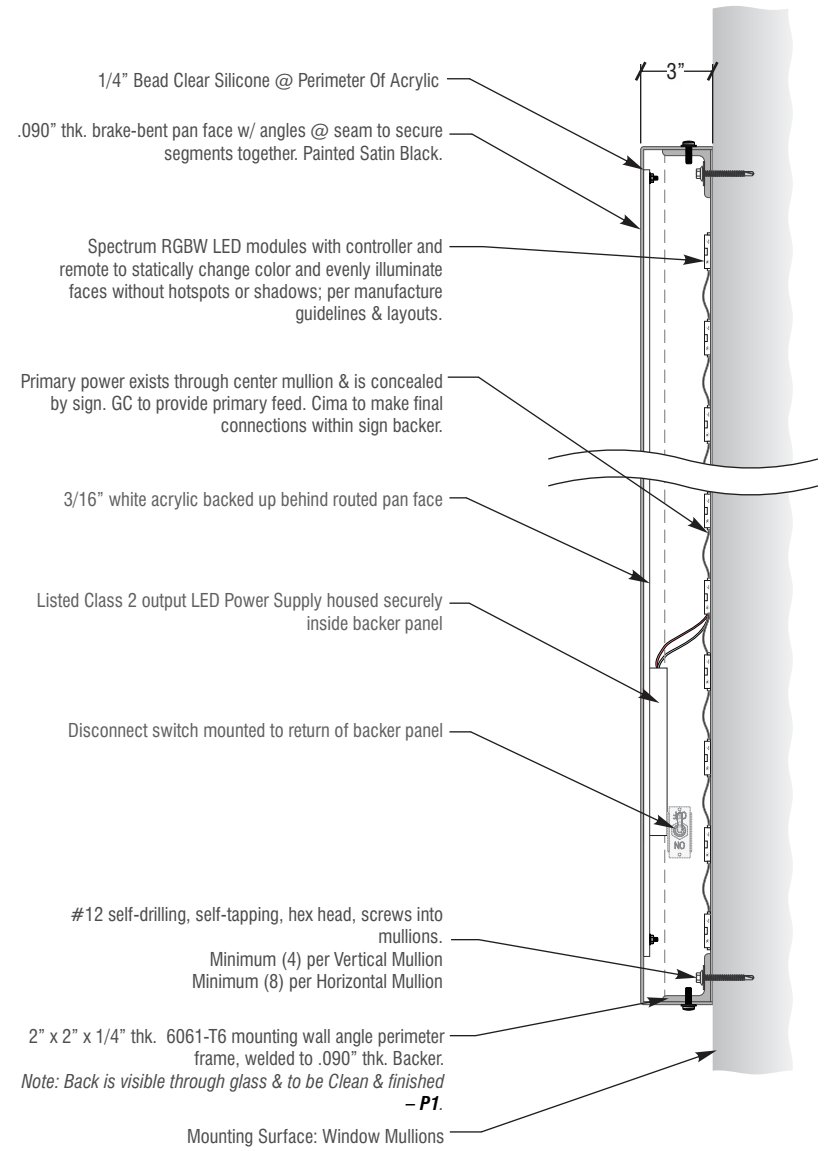

Stan Stanley - Project Manager
sstanley@cimanetwork.com

icon key

- Remove
- Survey Verified Dimension
- Primary Power J/B Location
- Field Verification Required
- Remain As-Is
- Code Compliant Verified
- Primary Power Whip Location
- Engineer Stamp Required
- Relocate
- ADA Compliant Verified
- Data Cable
- Additional Info Required
- Power Supply Location
- Support Req'd (Blocking / Strapping) Steel
- Call 811 before you dig

1 **3** S/F Internally Illuminated, Routed and Backed Wall Sign - Front View **58.0 sf**
 Scale: 1/2" = 1'-0"
 (1) Req'd.

2 Side View
 Scale: 1/2" = 1'-0"

3 Channel Letters - Vertical Section
 Scale: 1 1/2" = 1'-0"