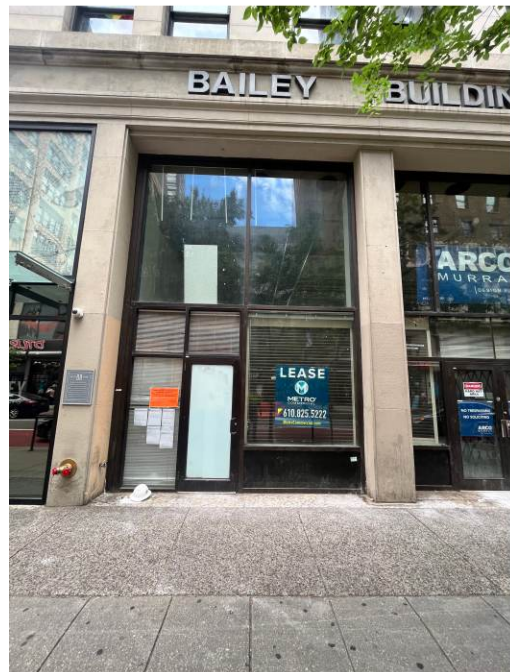

BEAT THE BOMB

1218 Chestnut St, Philadelphia, PA 19107

workscape

sign#	description	Sq. Ft.	quantity	approx. weight	electrical	notes
1	S/F Int. Illuminated Sign Cabinet (Routed & Backed)	58.0 ft ²	1			

Sign #1

code

This drawing is based on the following code information:
Front Elevation Code Calculation: 2 sq.ft. per ground level Linear Frontage

Calculation:

- Chestnut St
 - Frontage: 48'-8"
 - Allowable Signage: 97.2 sq.ft.
 - Propsoed Signage: 58.0 sq ft

Stan Stanley - Project Manager
sstanley@cimanetwork.com

icon key

- Remove
- Survey Verified Dimension
- Primary Power J/B Location
- Field Verification Required
- Remain As-Is
- Code Compliant Verified
- Primary Power Whip Location
- Engineer Stamp Required
- Relocate
- ADA Compliant Verified
- Data Cable
- Additional Info Required
- Power Supply Location
- Support Req'd (Blocking / Strapping) Steel
- Call 811 before you dig

1 **3** S/F Internally Illuminated, Routed and Backed Wall Sign - Front View **58.0 sf**
 Scale: 1/2" = 1'-0"
 (1) Req'd.

2 Side View
 Scale: 1/2" = 1'-0"

3 Channel Letters - Vertical Section
 Scale: 1 1/2" = 1'-0"