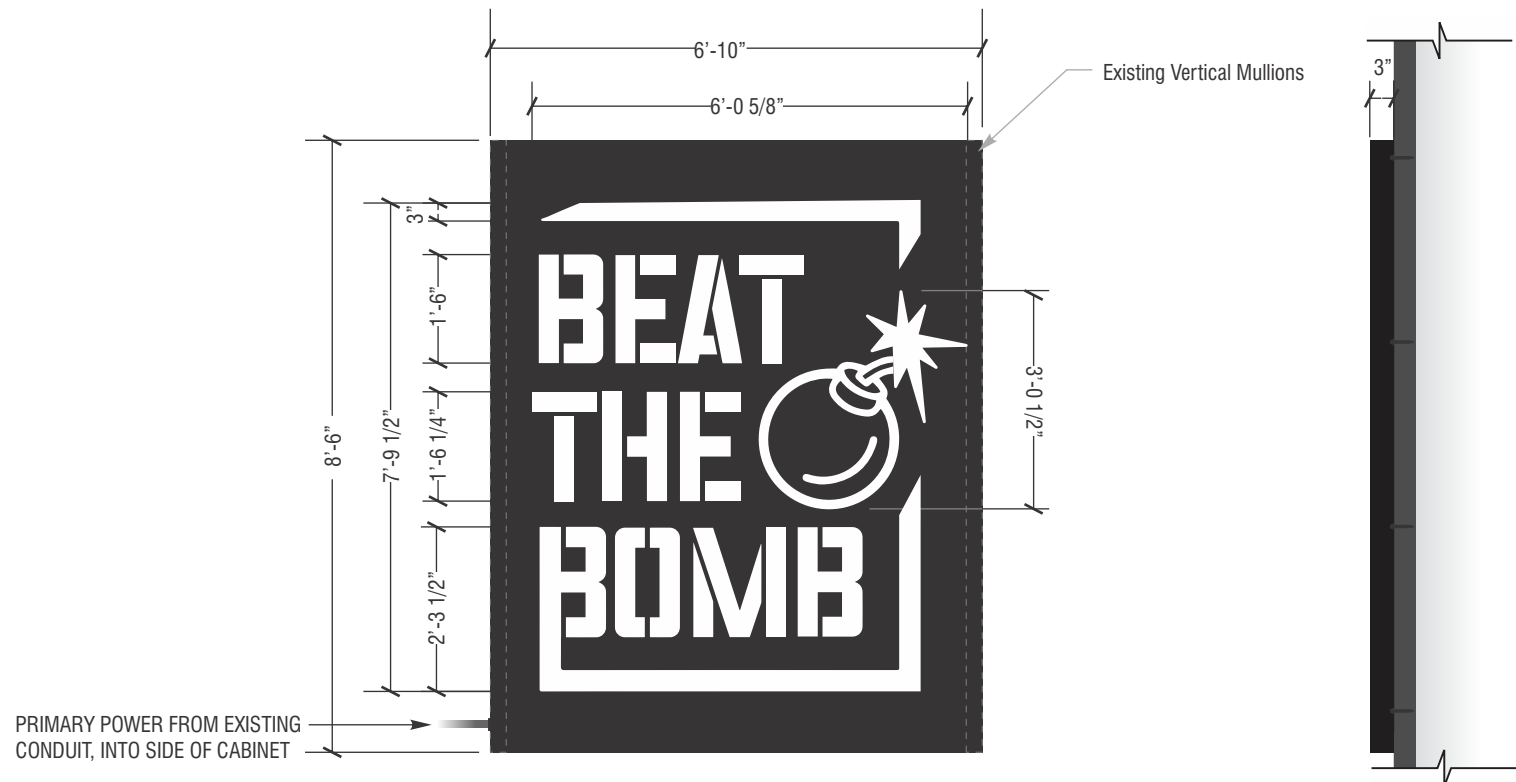

BEAT THE BOMB

1218 Chestnut St, Philadelphia, PA 19107

workscape

sign#	description	Sq. Ft.	quantity	approx. weight	electrical	notes
1	S/F Int. Illuminated Sign Cabinet (Routed & Backed)	58.0 ft ²	1			

Sign #1

code

This drawing is based on the following code information:
Front Elevation Code Calculation: 2 sq.ft. per ground level Linear Frontage

Calculation:

- Chestnut St
 - Frontage: 48'-8"
 - Allowable Signage: 97.2 sq.ft.
 - Propsoed Signage: 58.0 sq ft

Stan Stanley - Project Manager
sstanley@cimanetwork.com

icon key

- Remove
- Survey Verified Dimension
- Primary Power J/B Location
- Field Verification Required
- Remain As-Is
- Code Compliant Verified
- Primary Power Whip Location
- Engineer Stamp Required
- Relocate
- ADA Compliant Verified
- Data Cable
- Additional Info Required
- Power Supply Location
- Support Req'd (Blocking / Strapping) Steel
- Call 811 before you dig

1 **3** S/F Internally Illuminated, Routed and Backed Wall Sign - Front View **58.0 sf**
 Scale: 1/2" = 1'-0"
 (1) Req'd.

2 Side View
 Scale: 1/2" = 1'-0"

3 Channel Letters - Vertical Section
 Scale: 1 1/2" = 1'-0"