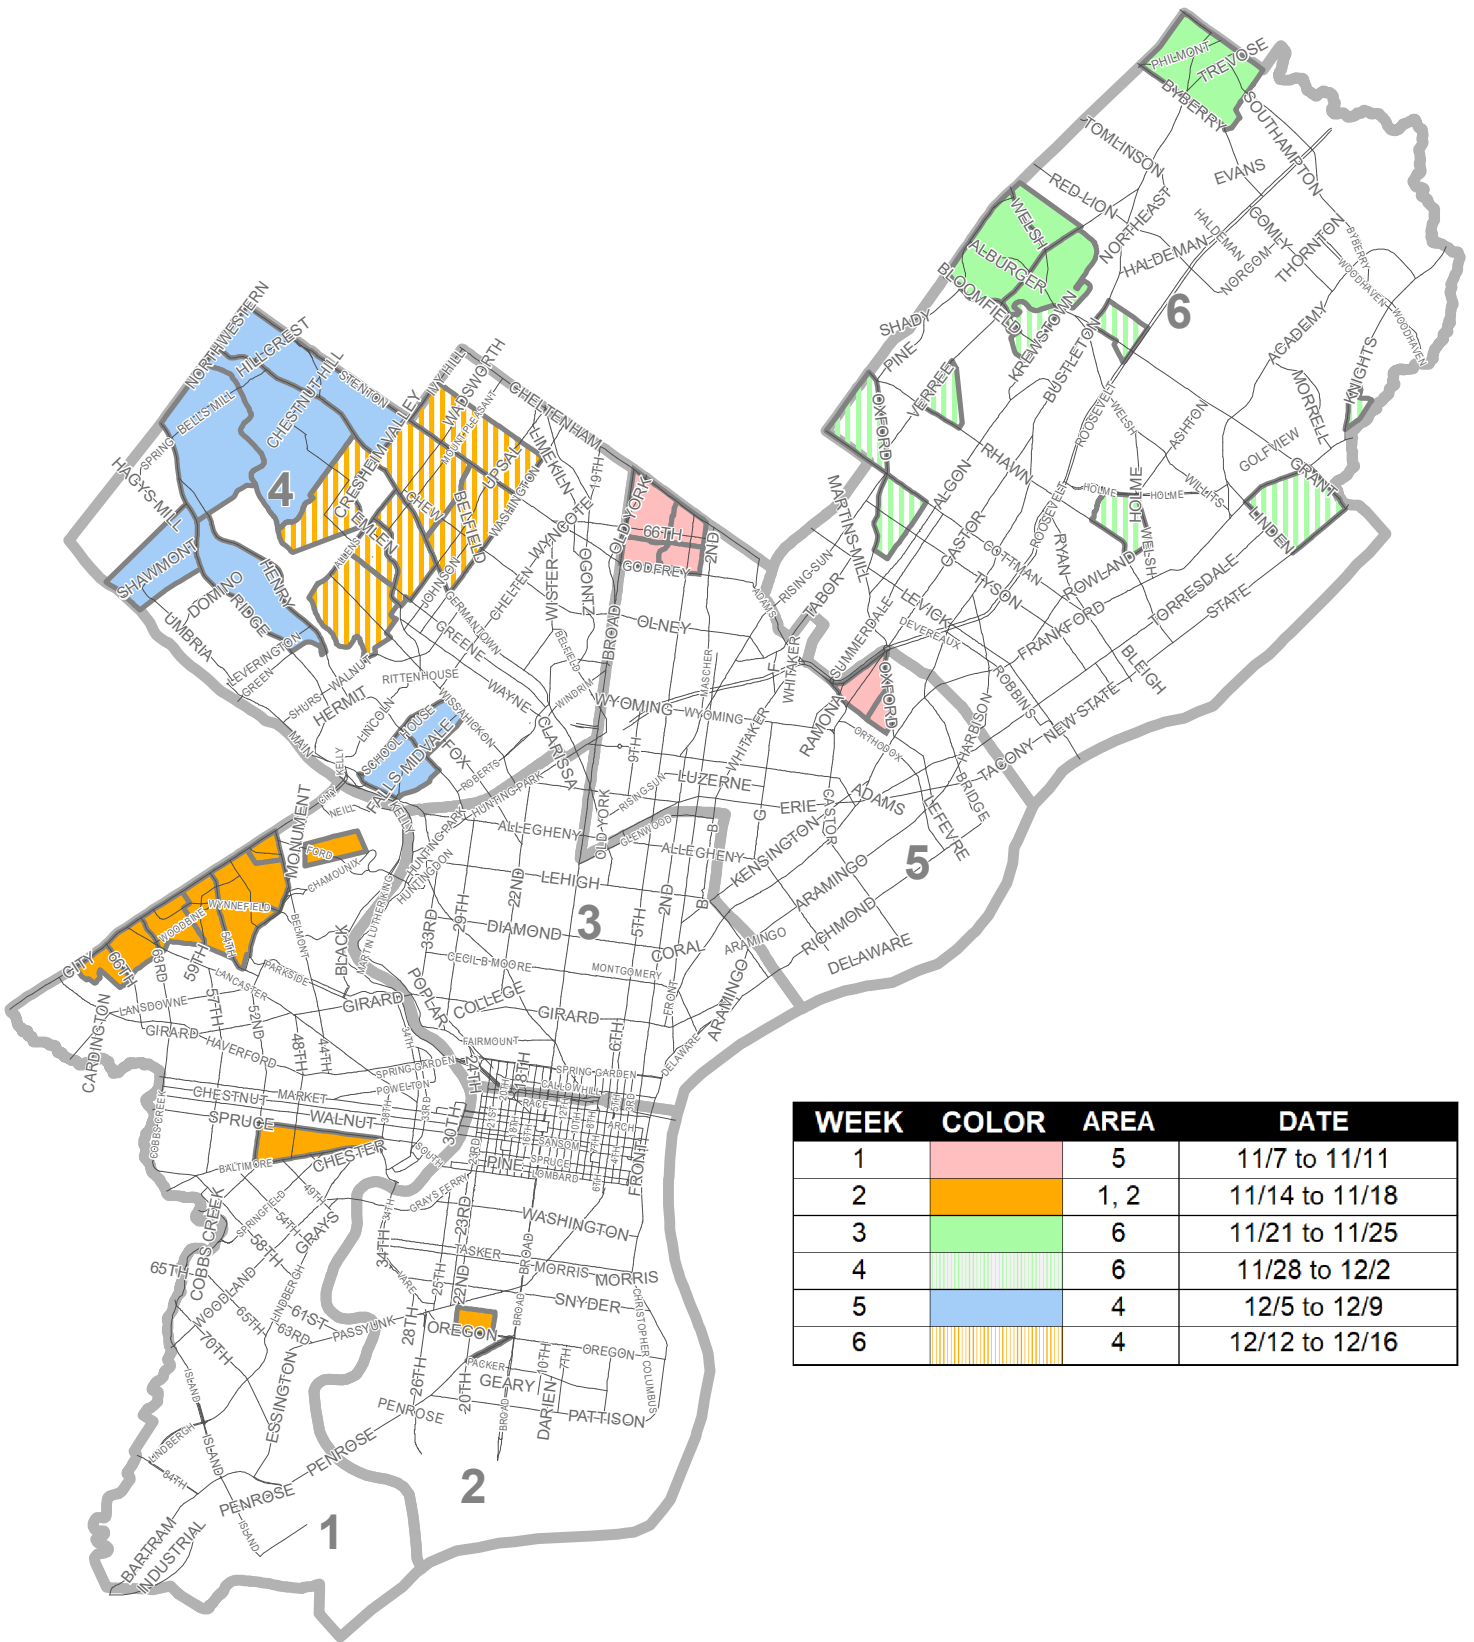

City of Philadelphia Mechanical Leaf Collection Schedule 2022

| WEEK | COLOR | AREA | DATE |
|------|-------------------------|------|----------------|
| 1 | [Red] | 5 | 11/7 to 11/11 |
| 2 | [Orange] | 1, 2 | 11/14 to 11/18 |
| 3 | [Green] | 6 | 11/21 to 11/25 |
| 4 | [Blue] | 6 | 11/28 to 12/2 |
| 5 | [White] | 4 | 12/5 to 12/9 |
| 6 | [Yellow/Orange Stripes] | 4 | 12/12 to 12/16 |